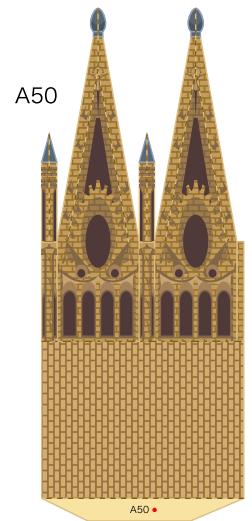

CREATIVE PARK

<http://www.canon.com/c-park/>

View of completed model

Nativity Façade (East face)

Glory Façade (South face)

Passion Façade (West face)

Chapel of the Assumption and its doors (North face)

Sagrada Familia, Spain

La Sagrada Familia in Barcelona, Spain, is renowned for its unique design by Antoni Gaudí. Having overseen the design work since 1883, Gaudí died in 1926, but the structure is still under construction under the hands of many architects and craftsmen. Ultimately, the completed cathedral will have a total of 18 towers : 4 bell towers representing the 12 Apostles (four bell towers on each of the three façades-Nativity, Passion, and Glory); the Tower of Jesus Christ (the tallest tower); the Tower of the Virgin Mary (the second tallest); and four other towers, dedicated to the four Evangelists, standing at the four corners of the Tower of Jesus Christ. La Sagrada Familia was designated a World Cultural Heritage Site in 2005. This 3D model paper craft shows how the La Sagrada Familia will look when completed.

A46

A42

A47

A49

A43

A44

A45

A43