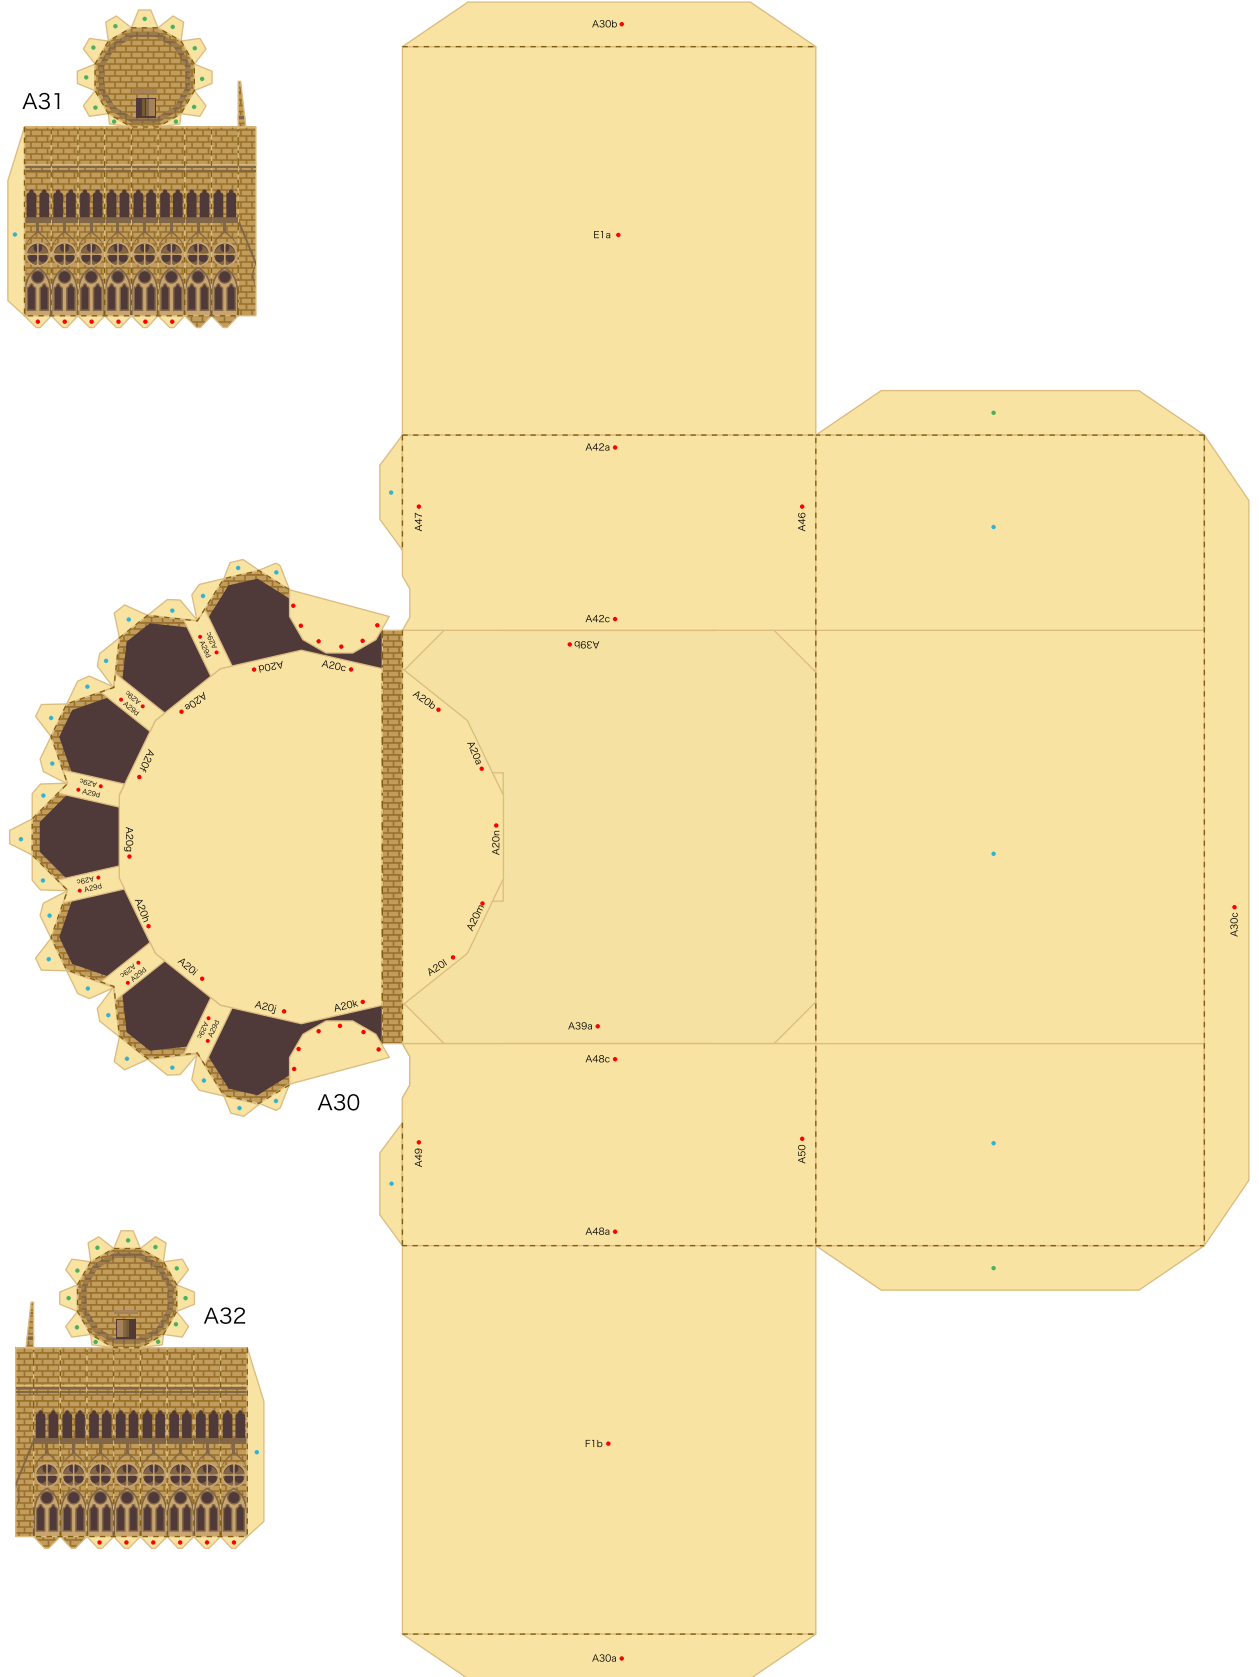

La Sagrada Familia in Barcelona, Spain, is renowned for its unique design by Antoni Gaudí. Having overseen the design work since 1883, Gaudí died in 1926, but the structure is still under construction under the hands of many architects and craftsmen. Ultimately, the completed cathedral will have a total of 18 towers : 4 bell towers representing the 12 Apostles (four bell towers on each of the three façades-Nativity, Passion, and Glory); the Tower of Jesus Christ (the tallest tower); the Tower of the Virgin Mary (the second tallest); and four other towers, dedicated to the four Evangelists, standing at the four corners of the Tower of Jesus Christ. La Sagrada Familia was designated a World Cultural Heritage Site in 2005. This 3D model paper craft shows how the La Sagrada Familia will look when completed.

* This model was designed for Papercraft and may differ from the original in some respects.

■ Parts list (pattern) : Twenty-nine A4 sheets (No. 1 to No. 29)

■ No. of Parts : 459

* Build the model by carefully reading the Assembly Instructions, in the parts sheet page order.

Sagrada Familia, Spain : Pattern

A. Tower of the Virgin Mary/Tower of Jesus Christ/Crossing © Canon Inc. © T. Ichiyama

Sagrada Familia, Spain : Pattern

A. Tower of the Virgin Mary/Tower of Jesus Christ/Crossing © Canon Inc. © T. Ichiyama