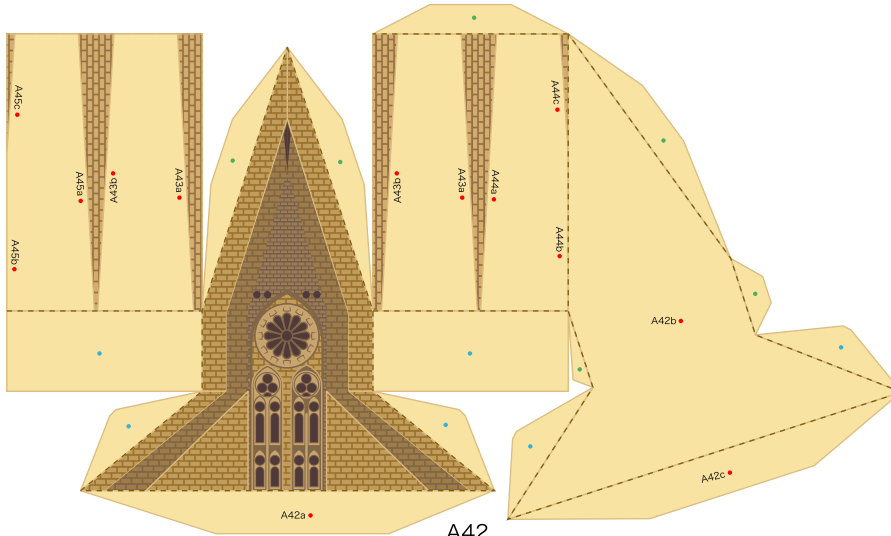

Sagrada Familia, Spain : Pattern

A. Tower of the Virgin Mary/Tower of Jesus Christ/Crossing © Canon Inc. © T. Ichiyama

A42