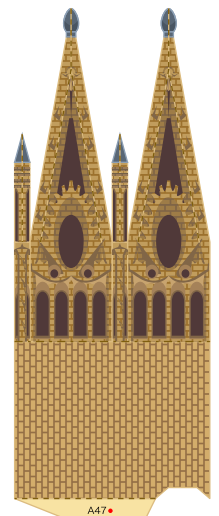

CREATIVE PARK

<http://www.canon.com/c-park/>

View of completed model

Nativity Façade (East face)

Glory Façade (South face)

Passion Façade (West face)

Chapel of the Assumption and its doors (North face)

Sagrada Familia, Spain

La Sagrada Familia in Barcelona, Spain, is renowned for its unique design by Antoni Gaudí. Having overseen the design work since 1883, Gaudí died in 1926, but the structure is still under construction under the hands of many architects and craftsmen. Ultimately, the completed cathedral will have a total of 18 towers : 4 bell towers representing the 12 Apostles (four bell towers on each of the three façades-Nativity, Passion, and Glory); the Tower of Jesus Christ (the tallest tower); the Tower of the Virgin Mary (the second tallest); and four other towers, dedicated to the four Evangelists, standing at the four corners of the Tower of Jesus Christ. La Sagrada Familia was designated a World Cultural Heritage Site in 2005. This 3D model paper craft shows how the La Sagrada Familia will look when completed.

Sagrada Familia, Spain : Pattern

A. Tower of the Virgin Mary/Tower of Jesus Christ/Crossing © Canon Inc. © T. Ichiyama

Sagrada Familia, Spain : Pattern

A. Tower of the Virgin Mary/Tower of Jesus Christ/Crossing © Canon Inc. © T. Ichiyama

A46

A42

A47

A49

A43

A44

A45

A43