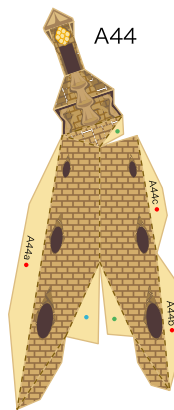

CREATIVE PARK

<http://www.canon.com/c-park/>

View of completed model

Nativity Façade (East face)

Glory Façade (South face)

Passion Façade (West face)

Chapel of the Assumption and its doors (North face)

Sagrada Familia, Spain

La Sagrada Familia in Barcelona, Spain, is renowned for its unique design by Antoni Gaudí. Having overseen the design work since 1883, Gaudí died in 1926, but the structure is still under construction under the hands of many architects and craftsmen. Ultimately, the completed cathedral will have a total of 18 towers : 4 bell towers representing the 12 Apostles (four bell towers on each of the three façades-Nativity, Passion, and Glory); the Tower of Jesus Christ (the tallest tower); the Tower of the Virgin Mary (the second tallest); and four other towers, dedicated to the four Evangelists, standing at the four corners of the Tower of Jesus Christ. La Sagrada Familia was designated a World Cultural Heritage Site in 2005. This 3D model paper craft shows how the La Sagrada Familia will look when completed.

* This model was designed for Papercraft and may differ from the original in some respects.

■ Parts list (pattern) : Twenty-nine A4 sheets (No. 1 to No. 29)

■ No. of Parts : 459

* Build the model by carefully reading the Assembly Instructions, in the parts sheet page order.

A46

A42

A47

A49

A43

A44

A45

A43