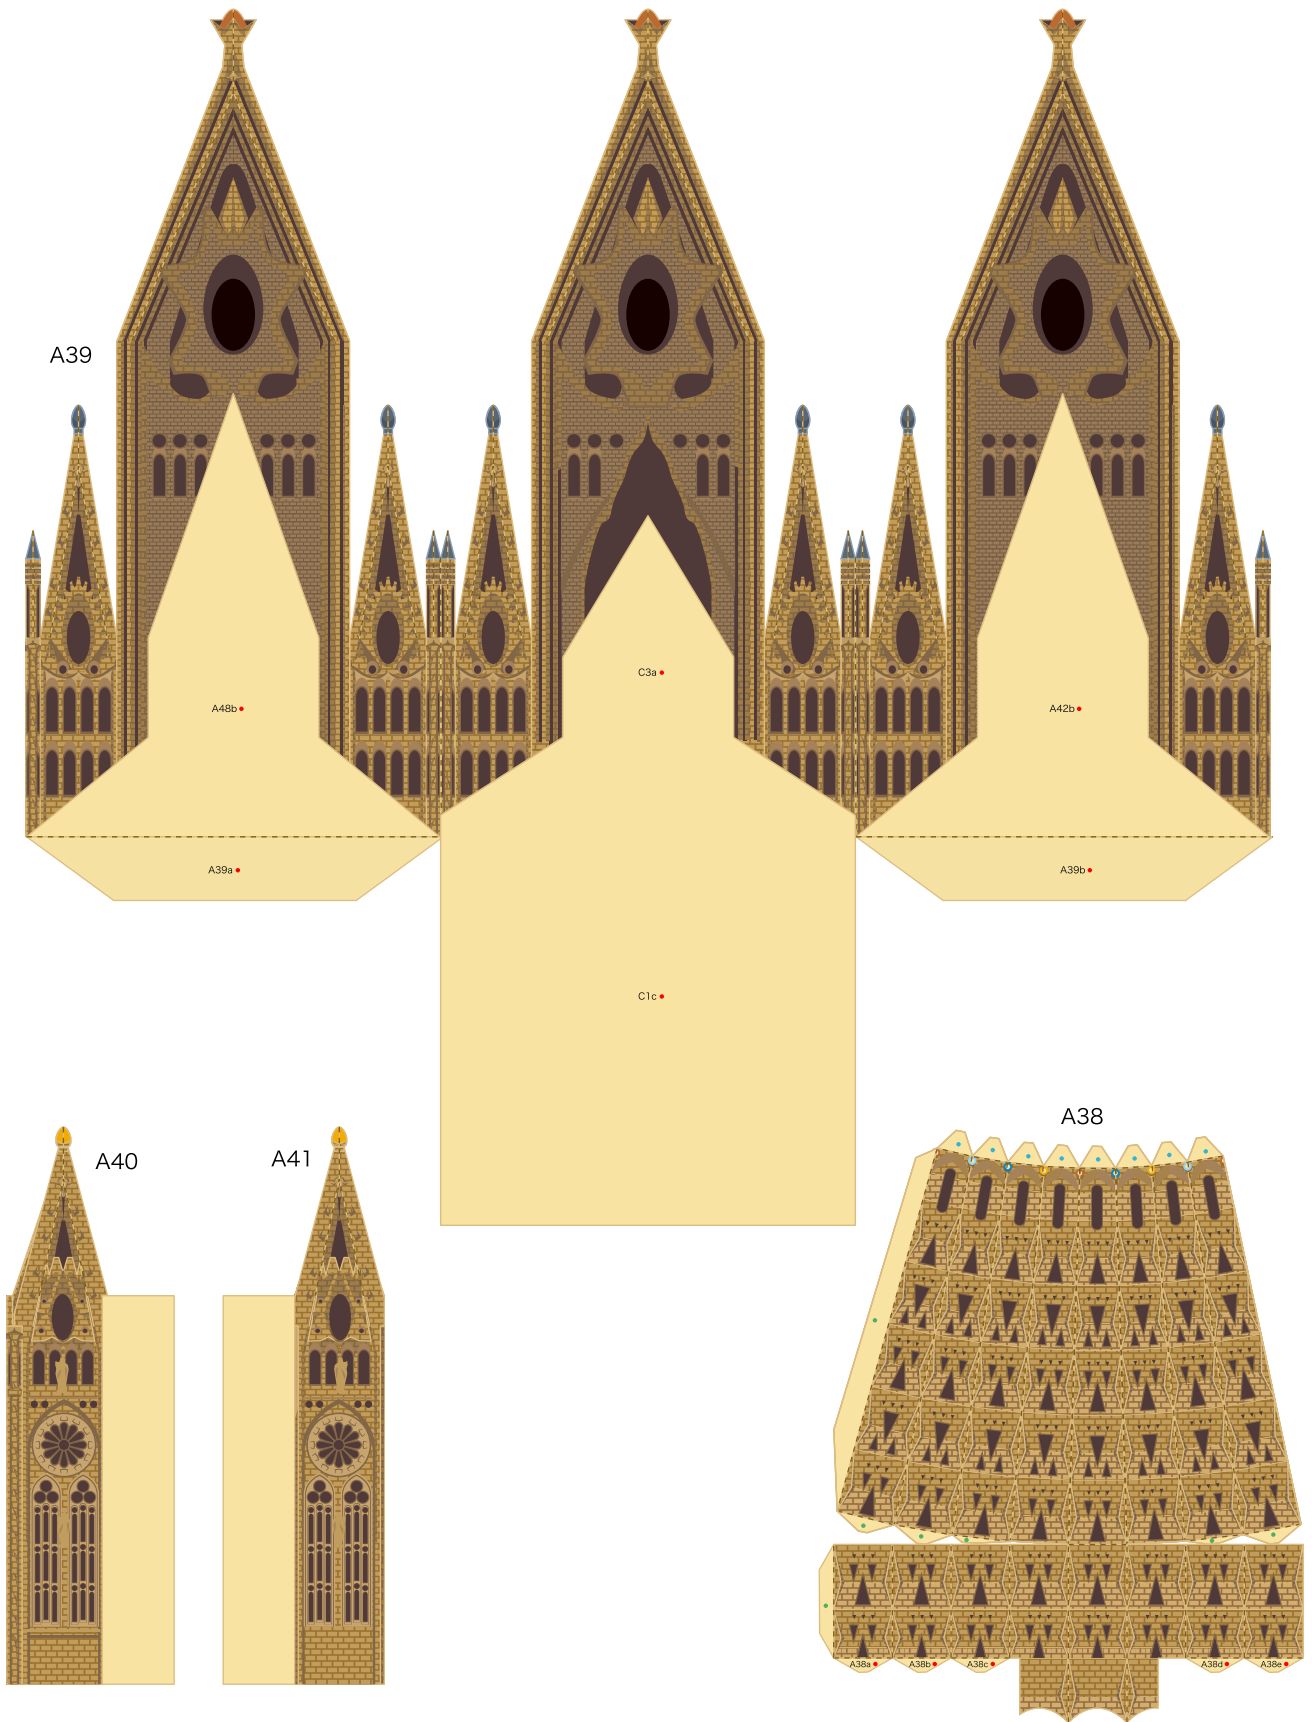

Sagrada Familia, Spain : Pattern

A. Tower of the Virgin Mary/Tower of Jesus Christ/Crossing © Canon Inc. © T. Ichiyama