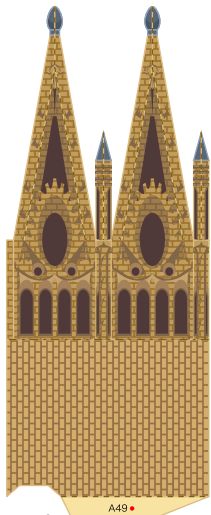

La Sagrada Familia in Barcelona, Spain, is renowned for its unique design by Antoni Gaudí. Having overseen the design work since 1883, Gaudí died in 1926, but the structure is still under construction under the hands of many architects and craftsmen. Ultimately, the completed cathedral will have a total of 18 towers : 4 bell towers representing the 12 Apostles (four bell towers on each of the three façades-Nativity, Passion, and Glory); the Tower of Jesus Christ (the tallest tower); the Tower of the Virgin Mary (the second tallest); and four other towers, dedicated to the four Evangelists, standing at the four corners of the Tower of Jesus Christ. La Sagrada Familia was designated a World Cultural Heritage Site in 2005. This 3D model paper craft shows how the La Sagrada Familia will look when completed.

* This model was designed for Papercraft and may differ from the original in some respects.

■ Parts list (pattern) : Twenty-nine A4 sheets (No. 1 to No. 29)

■ No. of Parts : 459

* Build the model by carefully reading the Assembly Instructions, in the parts sheet page order.

Sagrada Familia, Spain : Pattern

A. Tower of the Virgin Mary/Tower of Jesus Christ/Crossing © Canon Inc. © T. Ichiyama

Sagrada Familia, Spain : Pattern

A. Tower of the Virgin Mary/Tower of Jesus Christ/Crossing © Canon Inc. © T. Ichiyama

A46

A42

A47

A49

A43

A44

A45

A43