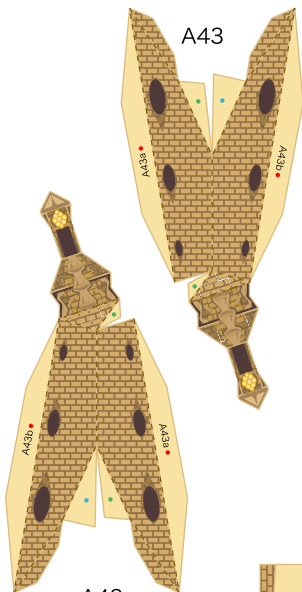

CREATIVE PARK

<http://www.canon.com/c-park/>

View of completed model

Nativity Façade (East face)

Glory Façade (South face)

Passion Façade (West face)

Chapel of the Assumption and its doors (North face)

Sagrada Familia, Spain

La Sagrada Familia in Barcelona, Spain, is renowned for its unique design by Antoni Gaudí. Having overseen the design work since 1883, Gaudí died in 1926, but the structure is still under construction under the hands of many architects and craftsmen. Ultimately, the completed cathedral will have a total of 18 towers : 4 bell towers representing the 12 Apostles (four bell towers on each of the three façades-Nativity, Passion, and Glory); the Tower of Jesus Christ (the tallest tower); the Tower of the Virgin Mary (the second tallest); and four other towers, dedicated to the four Evangelists, standing at the four corners of the Tower of Jesus Christ. La Sagrada Familia was designated a World Cultural Heritage Site in 2005. This 3D model paper craft shows how the La Sagrada Familia will look when completed.

* This model was designed for Papercraft and may differ from the original in some respects.

■ Parts list (pattern) : Twenty-nine A4 sheets (No. 1 to No. 29)

■ No. of Parts : 459

* Build the model by carefully reading the Assembly Instructions, in the parts sheet page order.

A46

A42

A47

A49

A43

A44

A45

A43