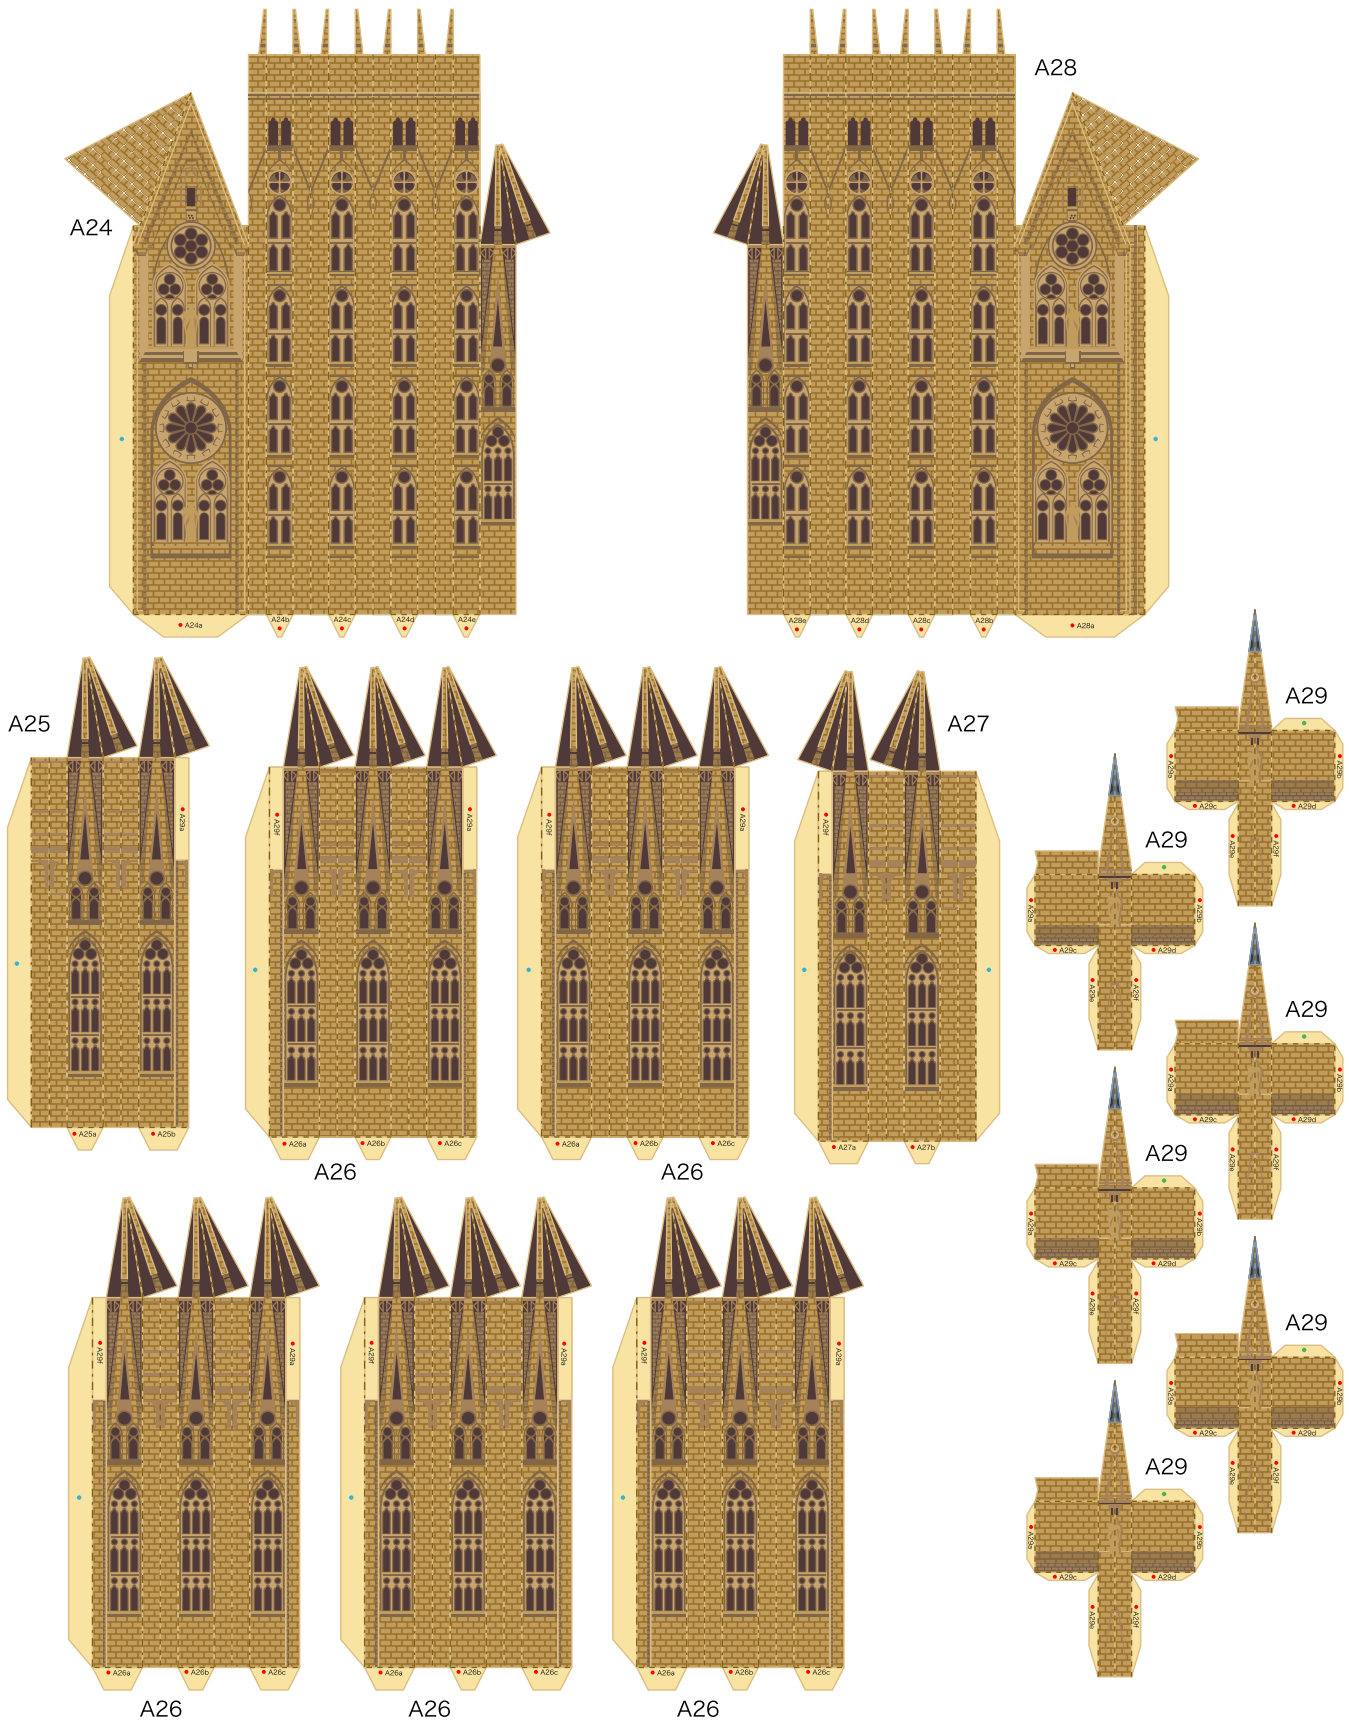

La Sagrada Familia in Barcelona, Spain, is renowned for its unique design by Antoni Gaudí. Having overseen the design work since 1883, Gaudí died in 1926, but the structure is still under construction under the hands of many architects and craftsmen. Ultimately, the completed cathedral will have a total of 18 towers : 4 bell towers representing the 12 Apostles (four bell towers on each of the three façades-Nativity, Passion, and Glory); the Tower of Jesus Christ (the tallest tower); the Tower of the Virgin Mary (the second tallest); and four other towers, dedicated to the four Evangelists, standing at the four corners of the Tower of Jesus Christ. La Sagrada Familia was designated a World Cultural Heritage Site in 2005. This 3D model paper craft shows how the La Sagrada Familia will look when completed.

* This model was designed for Papercraft and may differ from the original in some respects.

■ Parts list (pattern) : Twenty-nine A4 sheets (No. 1 to No. 29)

■ No. of Parts : 459

* Build the model by carefully reading the Assembly Instructions, in the parts sheet page order.

Sagrada Familia, Spain : Pattern

A. Tower of the Virgin Mary/Tower of Jesus Christ/Crossing © Canon Inc. © T. Ichiyama

Sagrada Familia, Spain : Pattern

A. Tower of the Virgin Mary/Tower of Jesus Christ/Crossing © Canon Inc. © T. Ichiyama