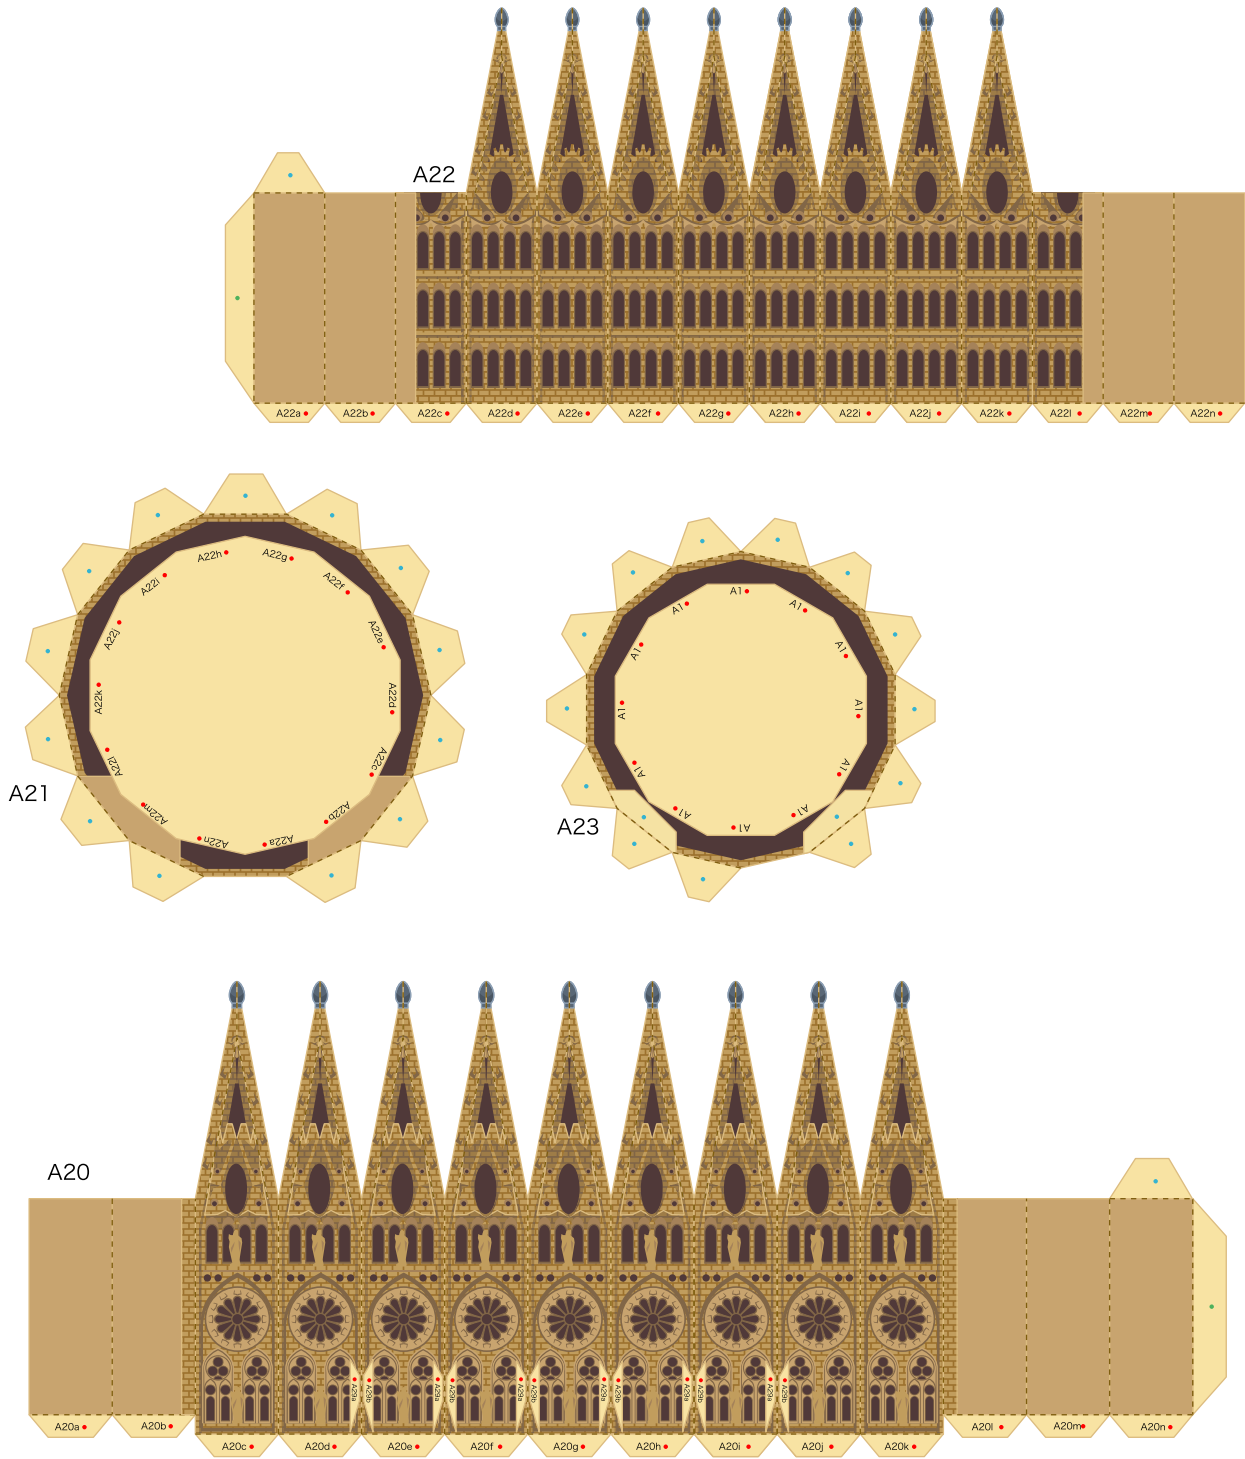

La Sagrada Familia in Barcelona, Spain, is renowned for its unique design by Antoni Gaudí. Having overseen the design work since 1883, Gaudí died in 1926, but the structure is still under construction under the hands of many architects and craftsmen. Ultimately, the completed cathedral will have a total of 18 towers : 4 bell towers representing the 12 Apostles (four bell towers on each of the three façades-Nativity, Passion, and Glory); the Tower of Jesus Christ (the tallest tower); the Tower of the Virgin Mary (the second tallest); and four other towers, dedicated to the four Evangelists, standing at the four corners of the Tower of Jesus Christ. La Sagrada Familia was designated a World Cultural Heritage Site in 2005. This 3D model paper craft shows how the La Sagrada Familia will look when completed.

* This model was designed for Papercraft and may differ from the original in some respects.

■ Parts list (pattern) : Twenty-nine A4 sheets (No. 1 to No. 29)

■ No. of Parts : 459

* Build the model by carefully reading the Assembly Instructions, in the parts sheet page order.

Sagrada Familia, Spain : Pattern

A. Tower of the Virgin Mary/Tower of Jesus Christ/Crossing © Canon Inc. © T. Ichiyama

Sagrada Familia, Spain : Pattern

A. Tower of the Virgin Mary/Tower of Jesus Christ/Crossing © Canon Inc. © T. Ichiyama