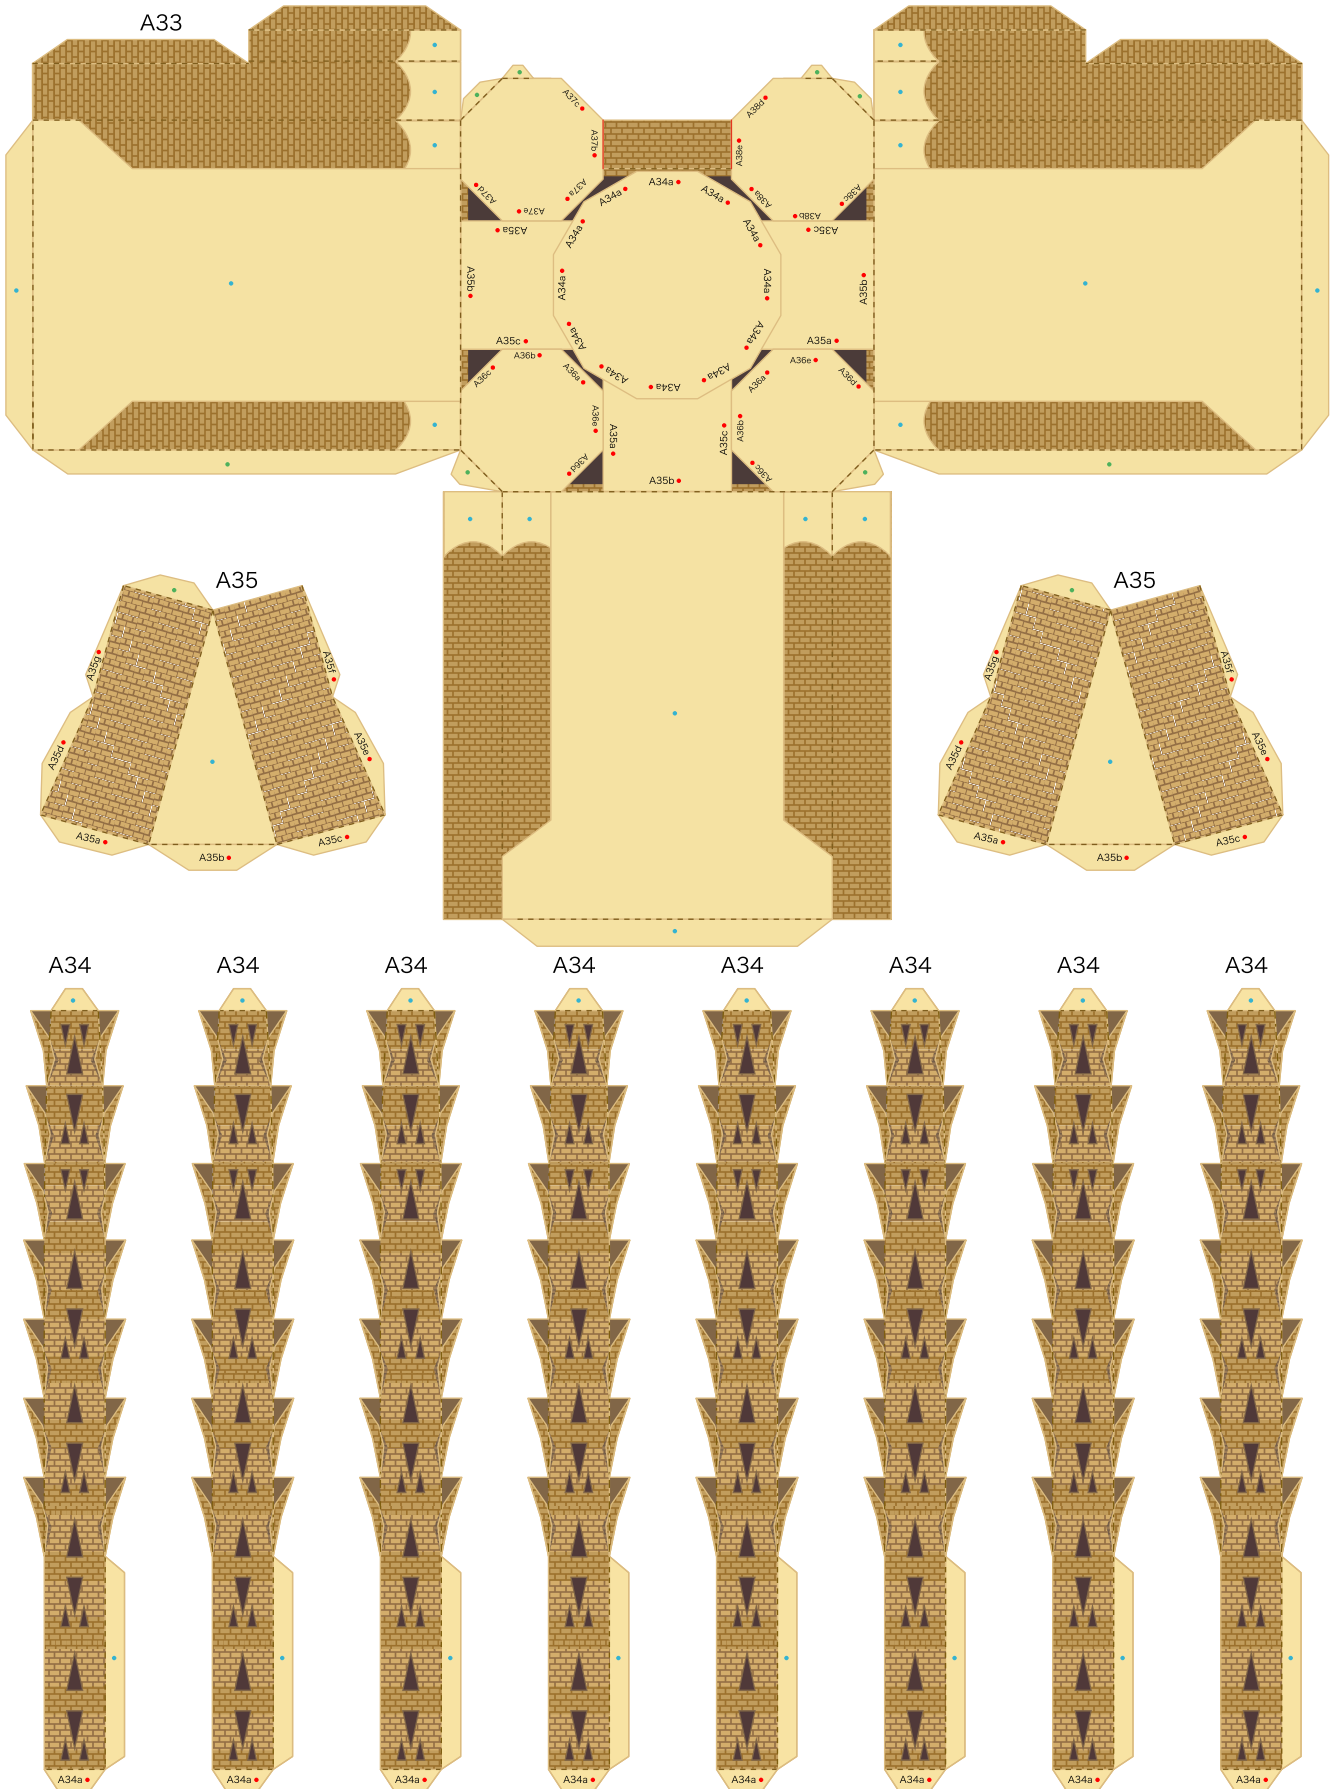

Sagrada Familia, Spain : Pattern

A. Tower of the Virgin Mary/Tower of Jesus Christ/Crossing © Canon Inc. © T. Ichiyama