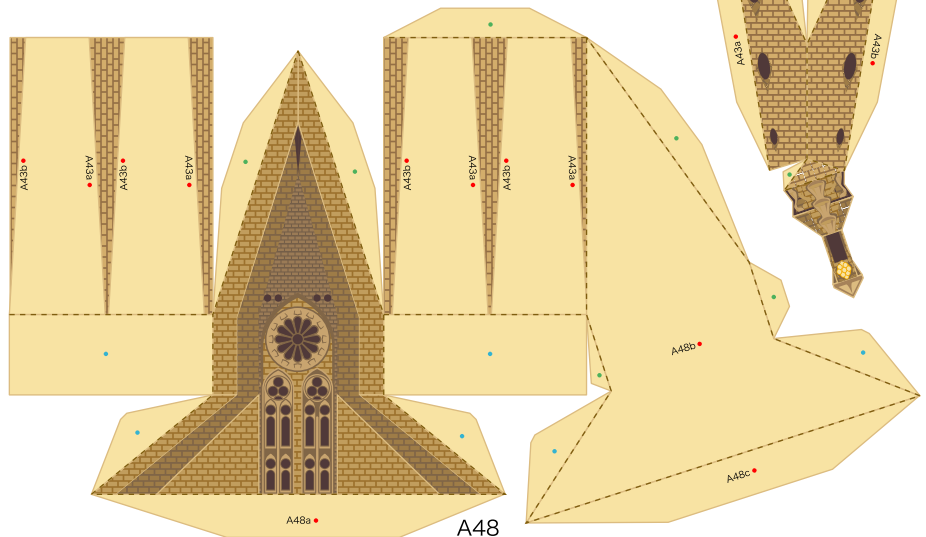

Sagrada Familia, Spain : Pattern

A. Tower of the Virgin Mary/Tower of Jesus Christ/Crossing © Canon Inc. © T. Ichiyama

A48a

A48