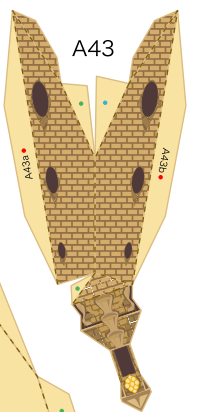

CREATIVE PARK

<http://www.canon.com/c-park/>

View of completed model

Nativity Façade (East face)

Glory Façade (South face)

Passion Façade (West face)

Chapel of the Assumption and its doors (North face)

Sagrada Familia, Spain

La Sagrada Familia in Barcelona, Spain, is renowned for its unique design by Antoni Gaudí. Having overseen the design work since 1883, Gaudí died in 1926, but the structure is still under construction under the hands of many architects and craftsmen. Ultimately, the completed cathedral will have a total of 18 towers : 4 bell towers representing the 12 Apostles (four bell towers on each of the three façades-Nativity, Passion, and Glory); the Tower of Jesus Christ (the tallest tower); the Tower of the Virgin Mary (the second tallest); and four other towers, dedicated to the four Evangelists, standing at the four corners of the Tower of Jesus Christ. La Sagrada Familia was designated a World Cultural Heritage Site in 2005. This 3D model paper craft shows how the La Sagrada Familia will look when completed.

A46

A42

A47

A49

A43

A44

A45

A43

A50

A43

A43

A48a

A48

A43

Sagrada Familia, Spain : Pattern

A. Tower of the Virgin Mary/Tower of Jesus Christ/Crossing © Canon Inc. © T. Ichiyama