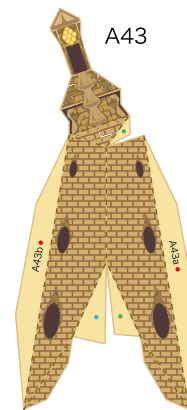

CREATIVE PARK

<http://www.canon.com/c-park/>

View of completed model

Nativity Façade (East face)

Glory Façade (South face)

Passion Façade (West face)

Chapel of the Assumption and its doors (North face)

Sagrada Familia, Spain

La Sagrada Familia in Barcelona, Spain, is renowned for its unique design by Antoni Gaudí. Having overseen the design work since 1883, Gaudí died in 1926, but the structure is still under construction under the hands of many architects and craftsmen. Ultimately, the completed cathedral will have a total of 18 towers : 4 bell towers representing the 12 Apostles (four bell towers on each of the three façades-Nativity, Passion, and Glory); the Tower of Jesus Christ (the tallest tower); the Tower of the Virgin Mary (the second tallest); and four other towers, dedicated to the four Evangelists, standing at the four corners of the Tower of Jesus Christ. La Sagrada Familia was designated a World Cultural Heritage Site in 2005. This 3D model paper craft shows how the La Sagrada Familia will look when completed.

* This model was designed for Papercraft and may differ from the original in some respects.

■ Parts list (pattern) : Twenty-nine A4 sheets (No. 1 to No. 29)

■ No. of Parts : 459

* Build the model by carefully reading the Assembly Instructions, in the parts sheet page order.

A46

A42

A47

A49

A43

A44

A45

A43