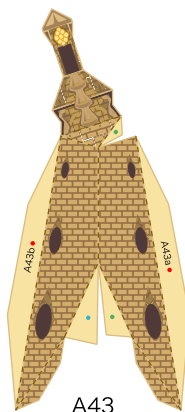

Sagrada Familia, Spain : Pattern

A. Tower of the Virgin Mary/Tower of Jesus Christ/Crossing © Canon Inc. © T. Ichiyama

A43