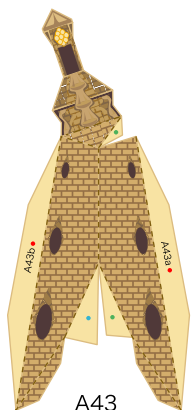

Sagrada Familia, Spain : Pattern

A. Tower of the Virgin Mary/Tower of Jesus Christ/Crossing © Canon Inc. © T. Ichiyama

A43