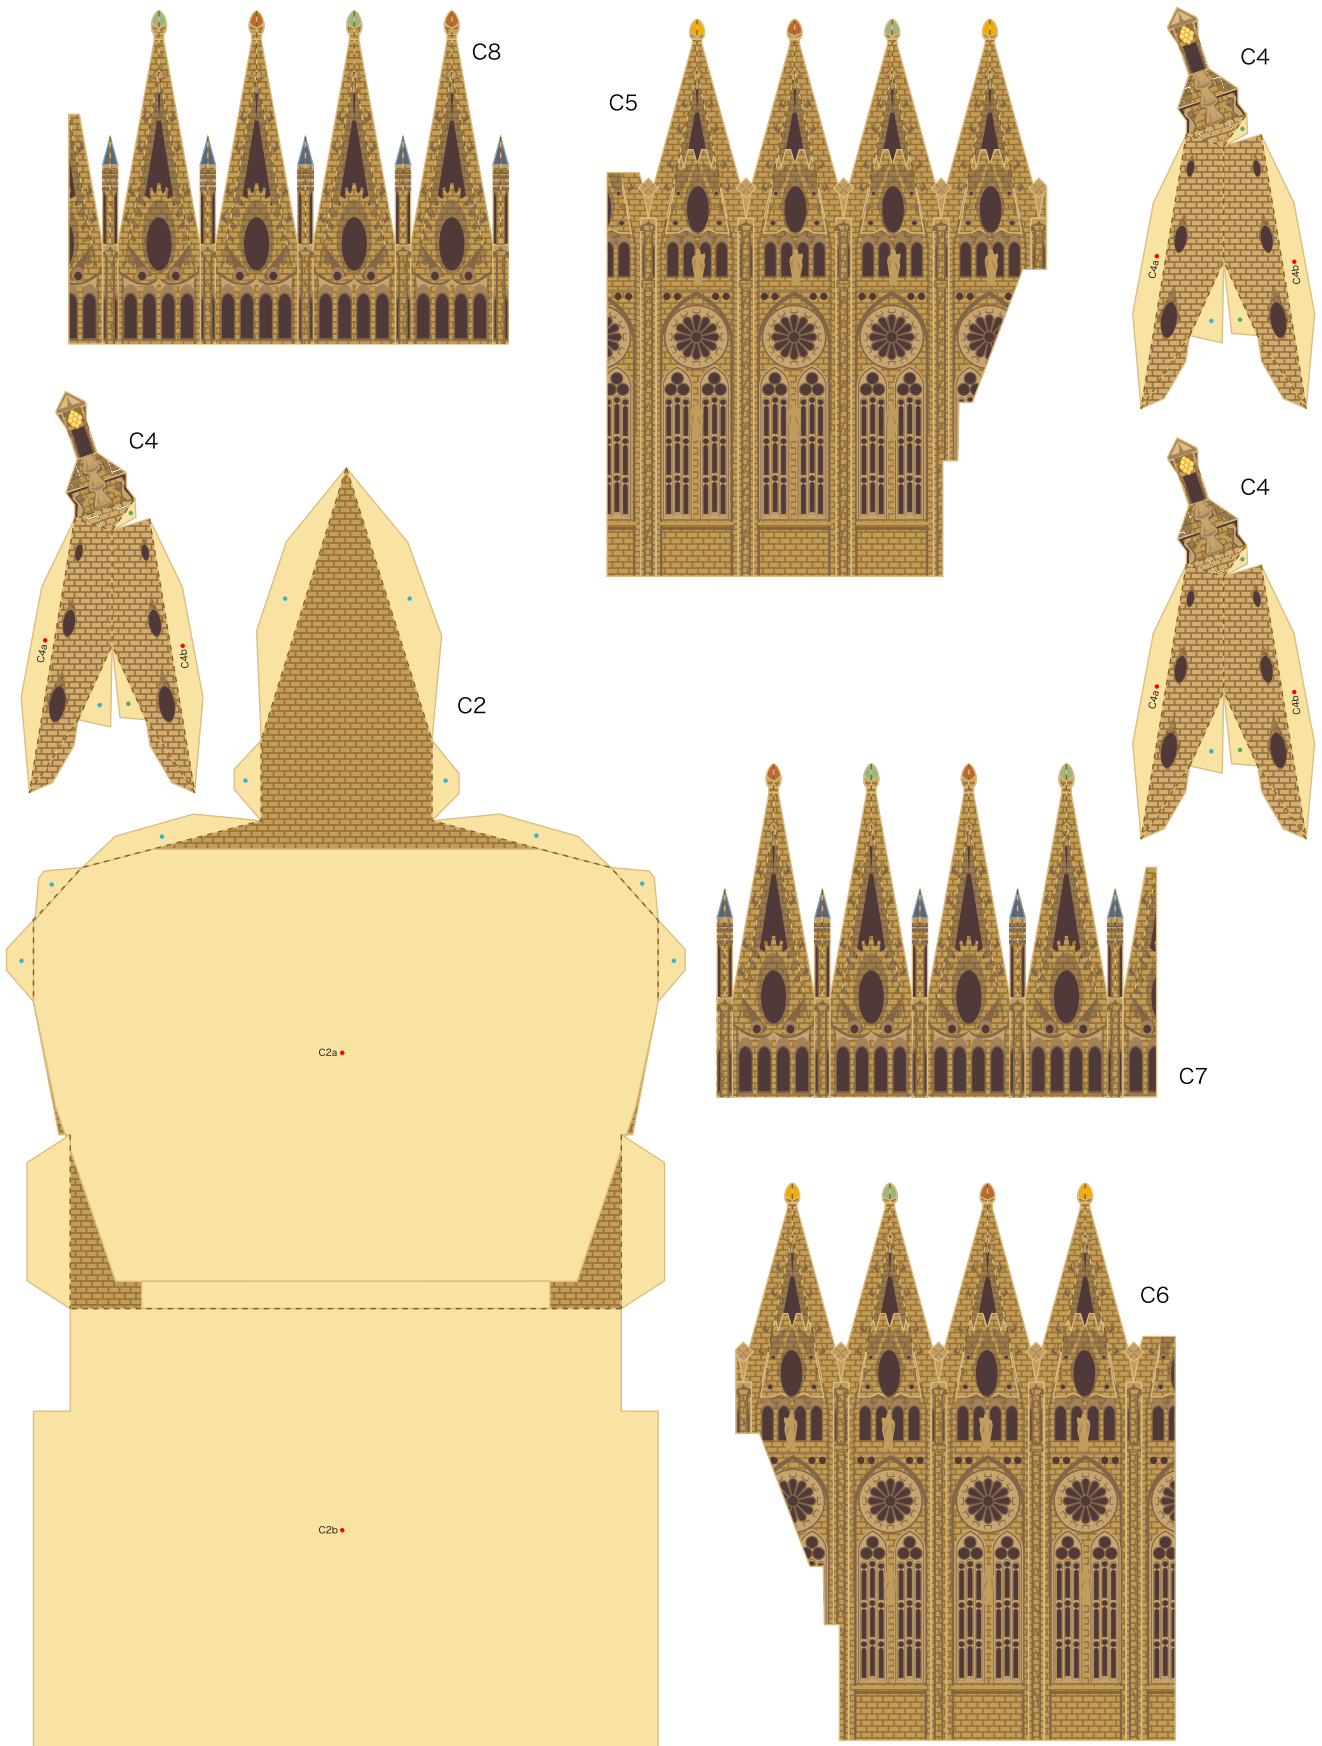

Sagrada Familia, Spain : Pattern

C. Central nave/baptistery/corridor (south)

© Canon Inc. © T. Ichiyama